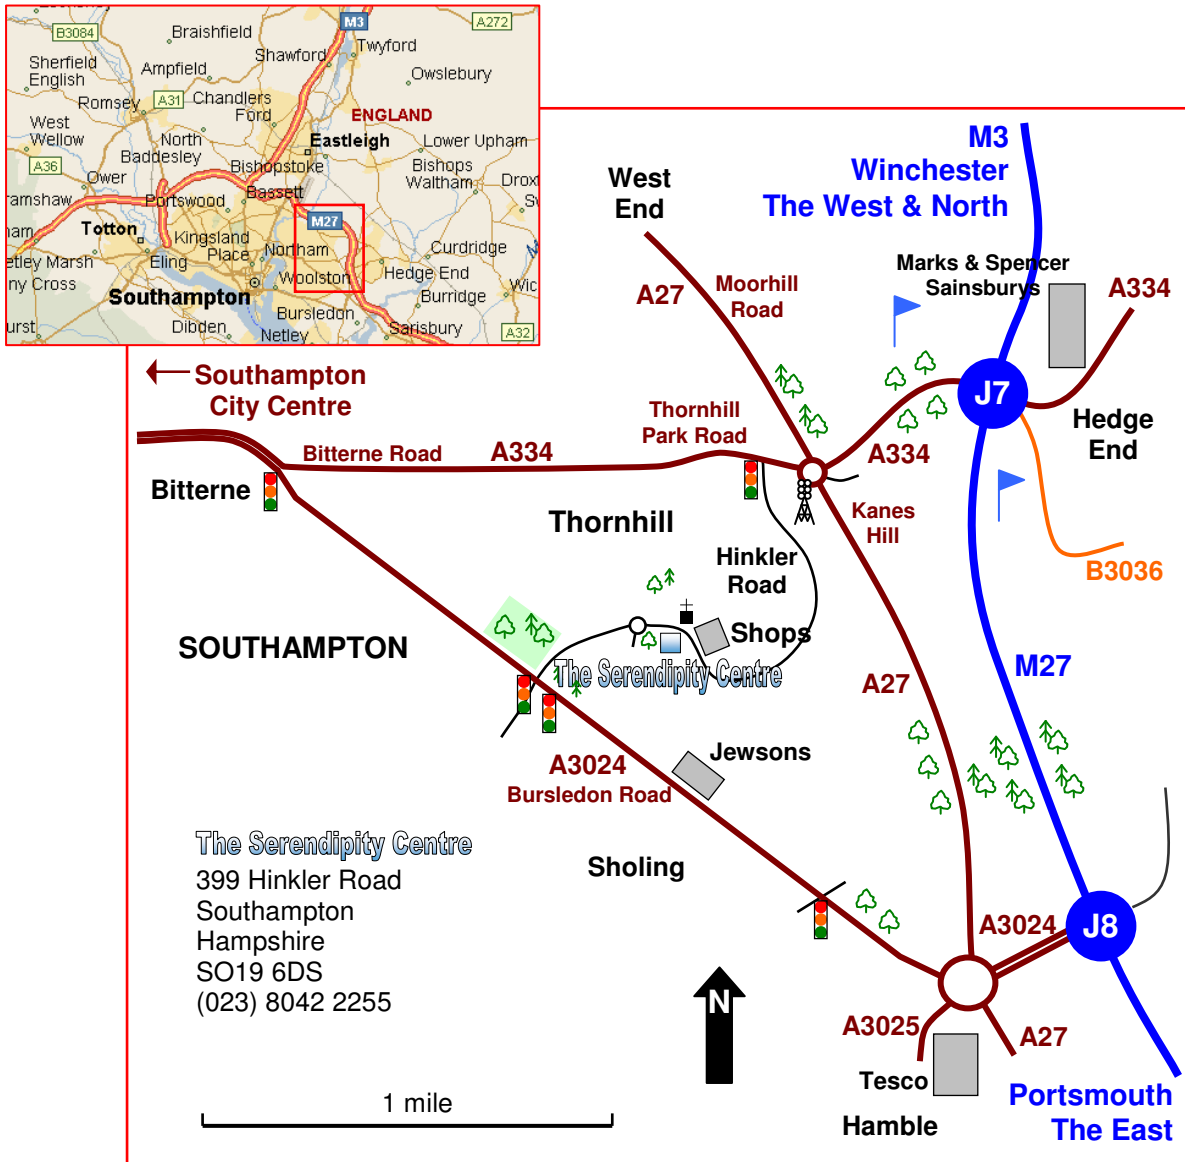

The Serendipity Centre

HOW TO FIND US

From the North/West

Exit the M27 at Junction 7. Take the last exit of the motorway roundabout and proceed up the hill (A334/Charles Watts Way). At the roundabout take the 3rd exit on to the A334/Thornhill Park Road. After about 400 yds turn left at the traffic lights into Hinkler Road. The Centre is on your left after about 3/4 mile after the shops.

From the South/East

Exit the M27 at Junction 7. Take the first exit (A334/Charles Watts Way) and proceed as at left.

From Southampton City Centre

Follow the signs for Hamble and the A3024. At the junction with the A334/West End carry straight on towards Bursledon and Hamble. After 3/4 mile, and at the top of the hill, turn left at the traffic lights into Hinkler Road. The Centre is on your right after about 1/3 mile just after the roundabout.